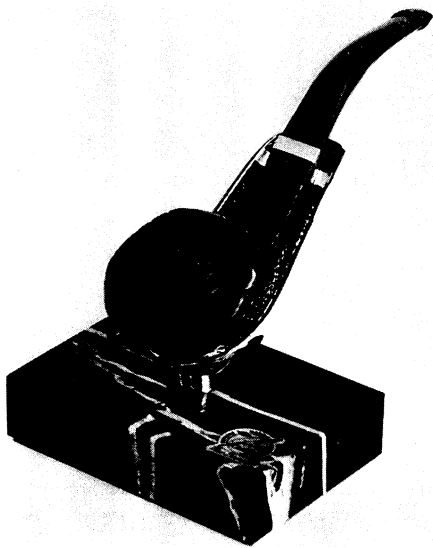

# BOOK ENDS

AVAILABLE WHITE MARBLE BASES ONLY

M67 - JOCKEY

M67 - SCOTTIE

M90 - PIPE RACK

M91 - PIPE RACK—TRIPLE

Over 93 years of manufacturing experience insures you of products of the highest quality. Consumer acceptance has placed our products closer and closer to the top of the list of "most popular" gift items. As the world's leading producer of onyx and marble wares for home and office, our objective has always been to give the greatest possible value for the money. Something for every occasion assures you year round sales. See our display at all the major gift shows or visit one of our permanent showrooms.

## NEW DIAMOND POINT PEN CO. INC.

236 FIFTH AVE. NEW YORK CITY 10001